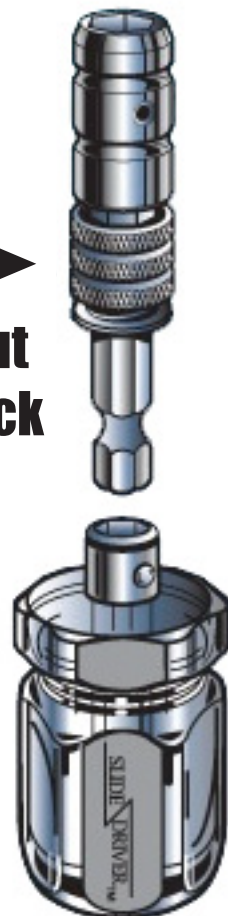

# Slide Bit Driver

1/4" Or 5/16"

In your Hand or on Your Drill

★ **Thumb Nut Saftey  
Lock Keeps It Firmly In  
Place**

★ **Special Magnet olds  
Screw Securely at  
Both Sizes**

★ **Bonus: 3" Handle  
Makes a Slide Drive  
that Fits In Your  
Pocket**

→  
**Thumb Nut  
Saftey Lock**

**Only  
\$25.32**

**Fits Your Drill**